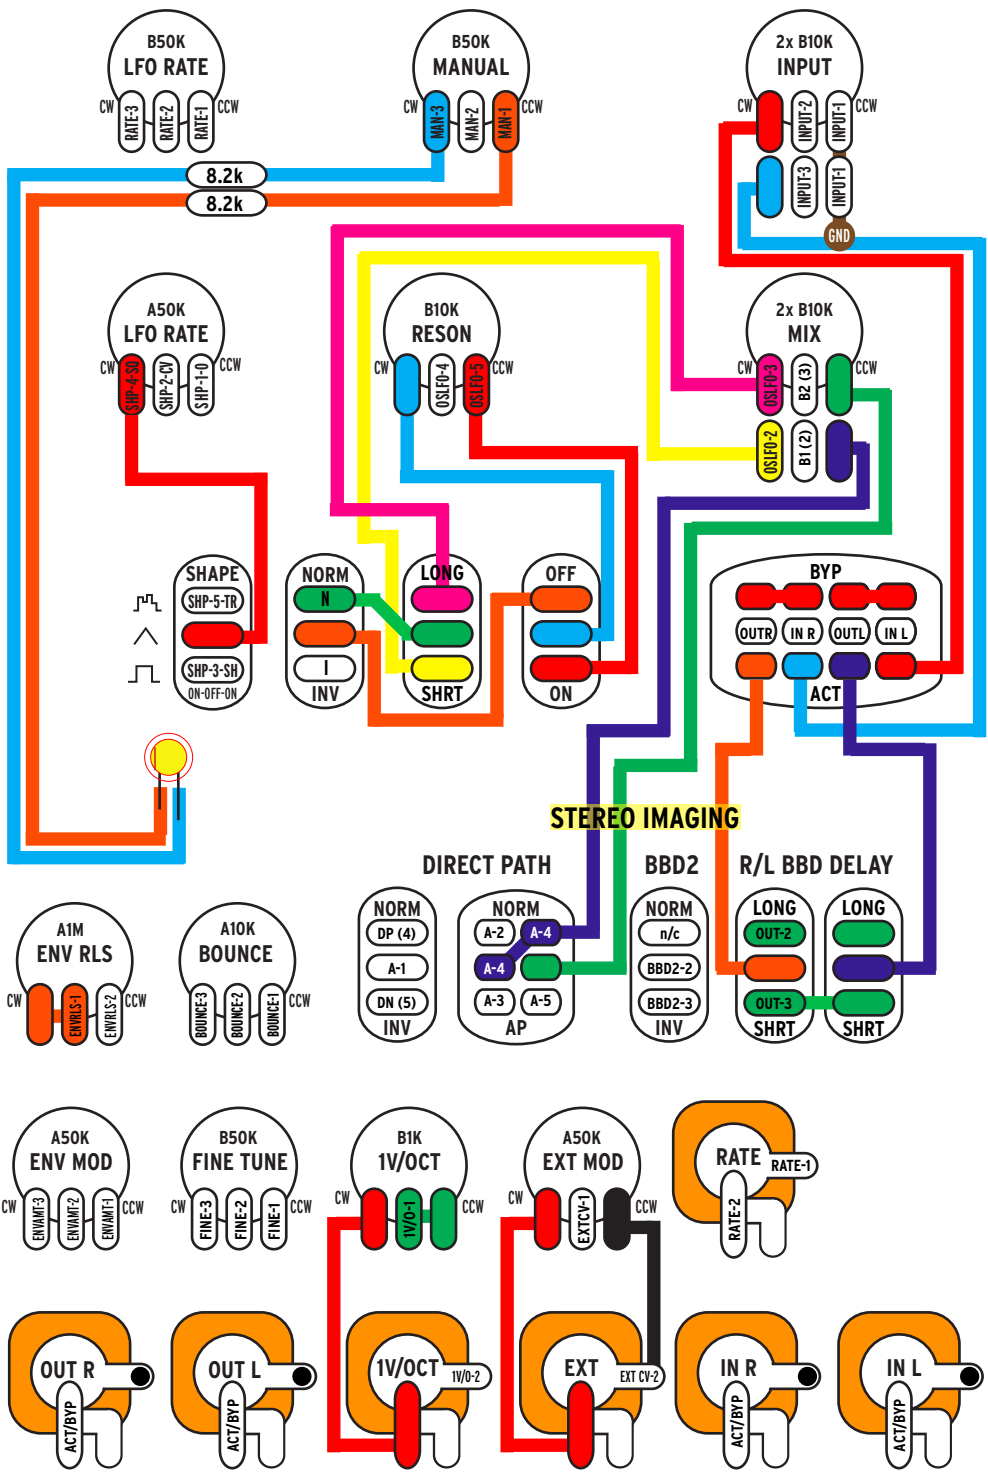

LFO

SIGNAL

JÜRGEN HAIBLE SON OF STORM TIDE FLANGER (rear view)