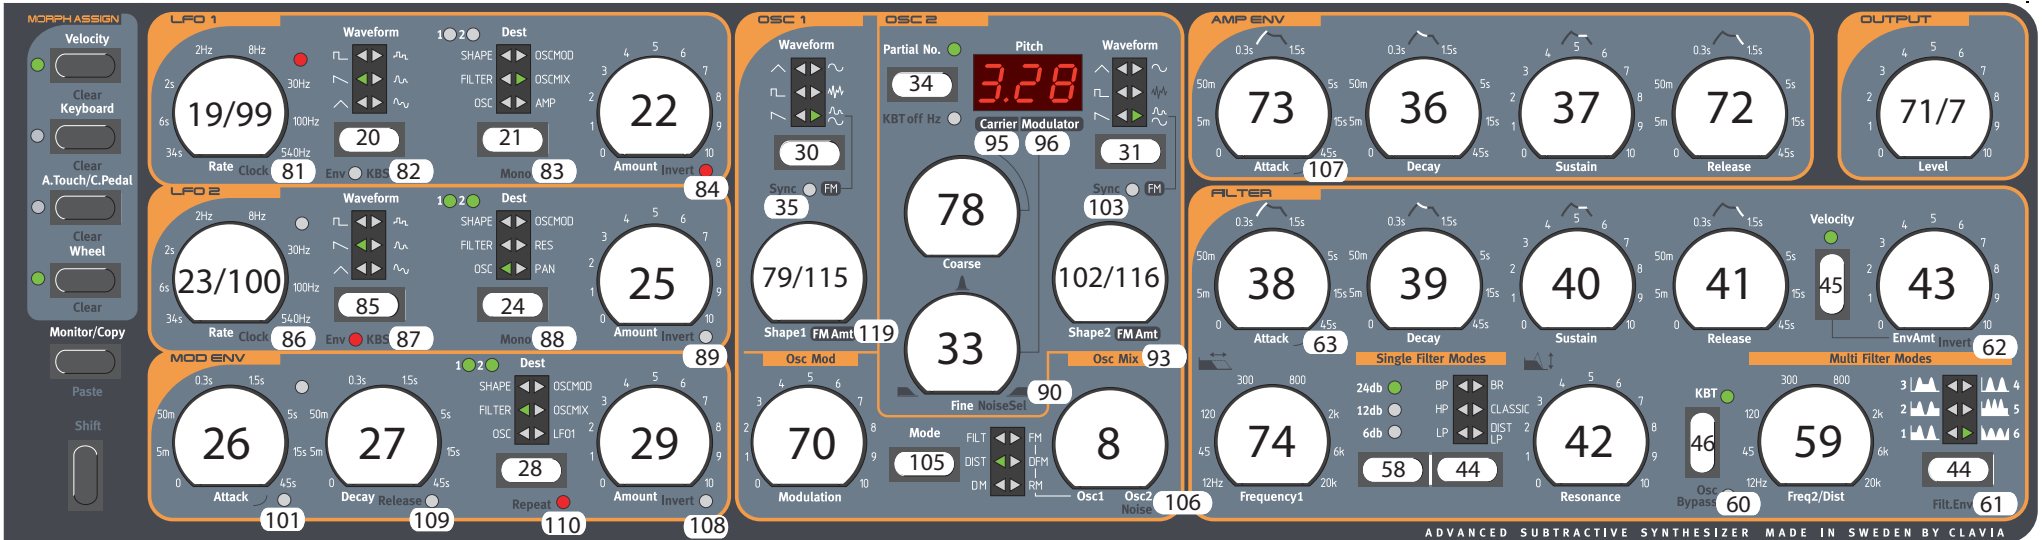

Arp Clk Div - 98 Vibrato Amount - 55
 Arp Rate (free) - 50 Vibrato Rate - 54

Exp Pedal - 11
 Sustain - 64
 Bank Select 32

LFO 1
 Clk Div 99
 Rate (free) 19

OSC 1
 Shape - 79
 Sync Tune -115
 FM amount (in Dual Sine) -119

OSC 2
 Shape -102
 Sync tune -116
 Noise LP/BP/HP - 90
 Noise Freq - 97
 Partial on/off -104
 Sine Carrier - 95
 Sine Modulator - 96
 FM Amount - 93

71 sent
 71 or 7 received
 Additionally
 Pan (received only) - 10